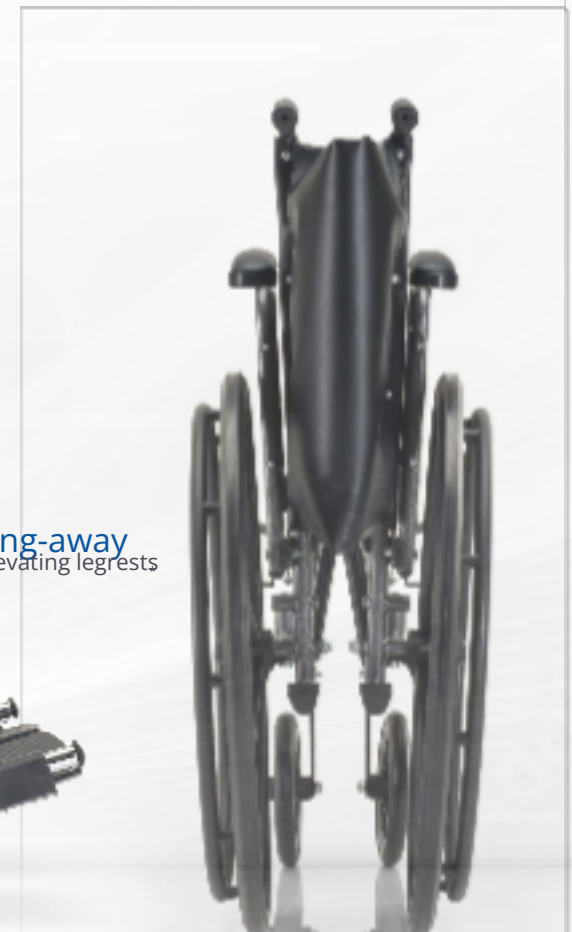

## Personalized Fit

Adjustable in seat depth by two inches and extendable footrests help to achieve a more personalized fit and comfortable seating position.

## Maximum Comfort

Benefiting from a subtly padded backrest and seat, the Essentials SX3 allows you to immerse into the chair so you feel comfortable and well supported. Also easy to maintain in a wipeable vinyl finish.

## Foldable & Compact

The lightweight frame and cross folding design helps to ensure folding is simple and effortless. Compact when folded also makes storage and transportation easy.

**Black vinyl seat & back upholstery** for easy cleaning

**Flip-back armrests** for easy transfer

**Desk length armpad** gives easier access up to and under tables

**Seat depth** adjusts by 2 inches for a more precise fit

**Swing-away or elevating legrests**

\*Product specifications may vary from those displayed.