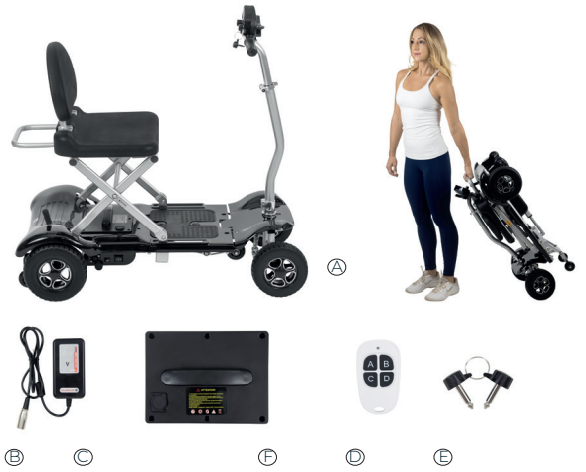

vive health

VIVE FOLDING MOBILITY SCOOTER MOB1058

The VIVE Folding Mobility Scooter, providing safe, stable mobility assistance, the Vive Folding Mobility Scooter easily maneuvers over smooth surfaces such as concrete, pavement, tile and carpeting. The automatic folding scooter creates a wheeled suitcase - style design for easy travel in airports and cruise ships and compact, upright storage when necessary. Safely supporting up to 220 pounds, the lightweight mobility scooter includes a contoured seat and backrest and an adjustable front tiller for greater comfort.

- Body Color
- Seat Color

BEST ECONOMY IN ITS CLASS

WHAT'S INCLUDED

- A. Folding Scooter
- B. Power Cord
- C. Power Block
- D. Remote
- E. Keys
- F. Lithium Battery Box

Specifications

Overall Length	37.4"
Overall Width of Base	18.11"
Seat Dimensions	14.7" by 13.78"
Seat Depth	10"
Seat Height from the Ground	20"
Seat Height from Platform	14"
Turning Radius	6.5'
Ground Clearance	1"
Maximum Speed	Up to 3.73 mph
Front Tires	7.78"
Rear Tires	7.78"
Top Speed	3.73 mph
Weight Limit	220 pounds
Total Weight	55.11 pounds

Battery

- Lithium Battery

EASY MANEUVERABILITY

Resting on four, flat-free tires, the foldable mobility scooter safely travels over smooth surfaces including inclines of nine degrees or less.

VARIABLE SPEED SCOOTER

Standard front tiller is height adjustable for a comfortable fit for most adults.

DURABLE CONSTRUCTION

Lightweight, yet durable mobility scooter frame safely supports up to 220 pounds.