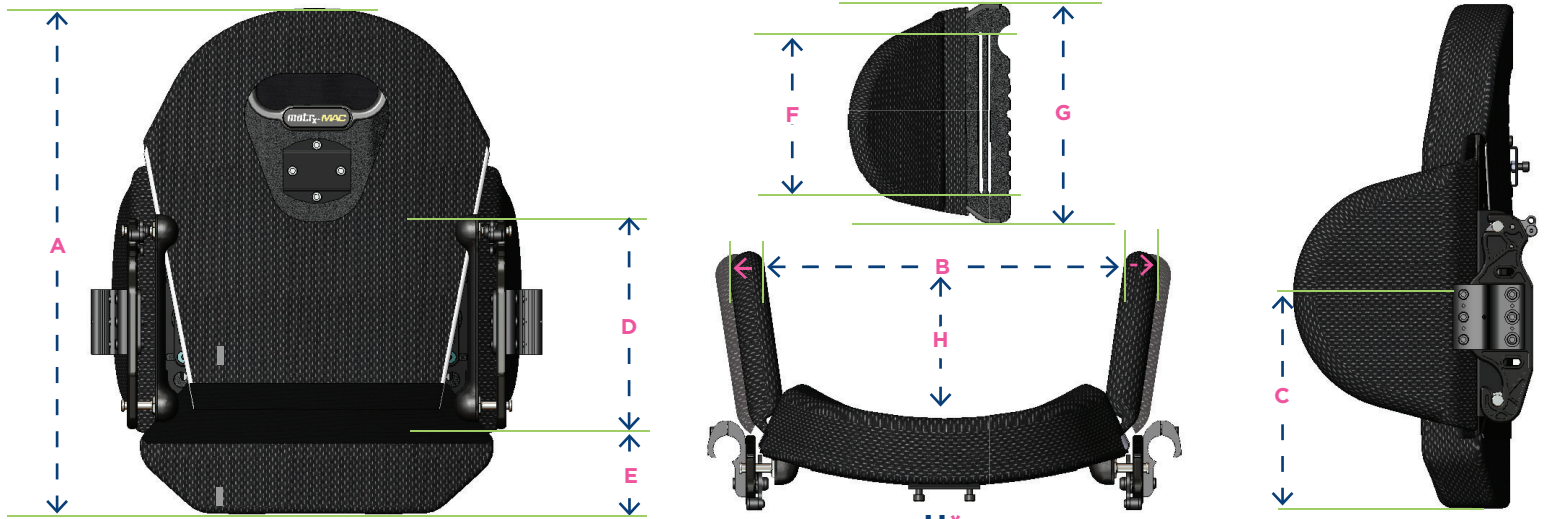

# MATRIX® MAC BACK SPECIFICATIONS

**H\***  
LOADED CONTOUR DEPTH

3.5"/89mm  
6"/152mm  
9"/229mm

MAC BACK SIZE	A* OVERALL BACK LENGTH	B* LOADED INNER CONTOUR WIDTH RANGE	C ADJUSTMENT RANGE TO APEX OF LATERAL	D MOUNTING SLOT LENGTH	E MOUNTING SLOT POSITION	F LATERAL SLOT LENGTH	G OVERALL LATERAL LENGTH
1618	19"/483mm	12.5-13.5"/317-343mm	5.5-11.0"/140-279mm	6.5"/165mm	3.5"/89mm	8"/203mm	11"/279mm
1620	21"/533mm	12.5-13.5"/317-343mm	5.5-11.0"/140-279mm	6.5"/165mm	3.5"/89mm	8"/203mm	11"/279mm
1622	23"/584mm	12.5-13.5"/317-343mm	5.5-12.0"/140-305mm	6.5"/165mm	4.5"/114mm	8"/203mm	11"/279mm
1716	17"/432mm	13.5-14.5"/343-368mm	5.5-8.75"/140-222mm	5.5"/140mm	3.5"/89mm	8"/203mm	11"/279mm
1718	19"/483mm	13.5-14.5"/343-368mm	5.5-11.0"/140-279mm	6.5"/165mm	3.5"/89mm	8"/203mm	11"/279mm
1720	21"/533mm	13.5-14.5"/343-368mm	5.5-11.0"/140-279mm	6.5"/165mm	3.5"/89mm	8"/203mm	11"/279mm
1722	23"/584mm	13.5-14.5"/343-368mm	5.5-12.0"/140-305mm	6.5"/165mm	4.5"/114mm	8"/203mm	11"/279mm
1816	17"/432mm	14.5-15.5"/368-394mm	5.5-8.75"/140-222mm	5.5"/140mm	3.5"/89mm	8"/203mm	11"/279mm
1818	19"/483mm	14.5-15.5"/368-394mm	5.5-11.0"/140-279mm	6.5"/165mm	3.5"/89mm	8"/203mm	11"/279mm
1820	21"/533mm	14.5-15.5"/368-394mm	5.5-11.0"/140-279mm	6.5"/165mm	3.5"/89mm	8"/203mm	11"/279mm
1822	23"/584mm	14.5-15.5"/368-394mm	5.5-12.0"/140-305mm	6.5"/165mm	4.5"/114mm	8"/203mm	11"/279mm
1916	17"/432mm	15.5-16.5"/394-419mm	5.5-8.75"/140-222mm	5.5"/140mm	3.5"/89mm	8"/203mm	11"/279mm
1918	19"/483mm	15.5-16.5"/394-419mm	5.5-11.0"/140-279mm	6.5"/165mm	3.5"/89mm	8"/203mm	11"/279mm
1920	21"/533mm	15.5-16.5"/394-419mm	5.5-11.0"/140-279mm	6.5"/165mm	3.5"/89mm	8"/203mm	11"/279mm
1922	23"/584mm	15.5-16.5"/394-419mm	5.5-12.0"/140-305mm	6.5"/165mm	4.5"/114mm	8"/203mm	11"/279mm
2016	17"/432mm	16.5-17.5"/419-445mm	5.5-8.75"/140-222mm	5.5"/140mm	3.5"/89mm	8"/203mm	11"/279mm
2018	19"/483mm	16.5-17.5"/419-445mm	5.5-11.0"/140-279mm	6.5"/165mm	3.5"/89mm	8"/203mm	11"/279mm
2020	21"/533mm	16.5-17.5"/419-445mm	5.5-11.0"/140-279mm	6.5"/165mm	3.5"/89mm	8"/203mm	11"/279mm
2022	23"/584mm	16.5-17.5"/419-445mm	5.5-12.0"/140-305mm	6.5"/165mm	4.5"/114mm	8"/203mm	11"/279mm